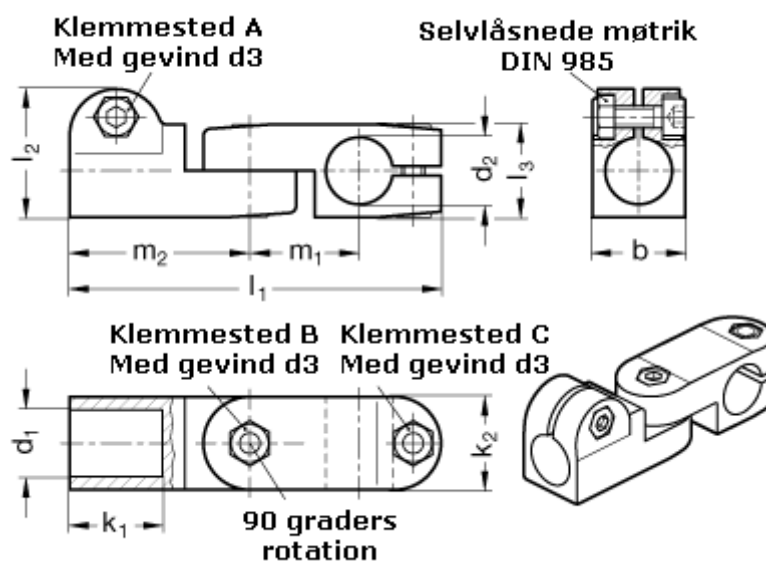

Article number: 20287B14B182SW

Description: E+G swivel clamp
GN287-B14-B18-2-SW

Measures

$b = 25$	$m_1 = 29.5$
$d_1 = B14$	$m_2 = 48.5$
$d_2 = B18$	
$d_3 = M 6$	
$k_1 = 25$	
$k_2 = 25$	
$l_1 = 100$	
$l_2 = 34.5$	